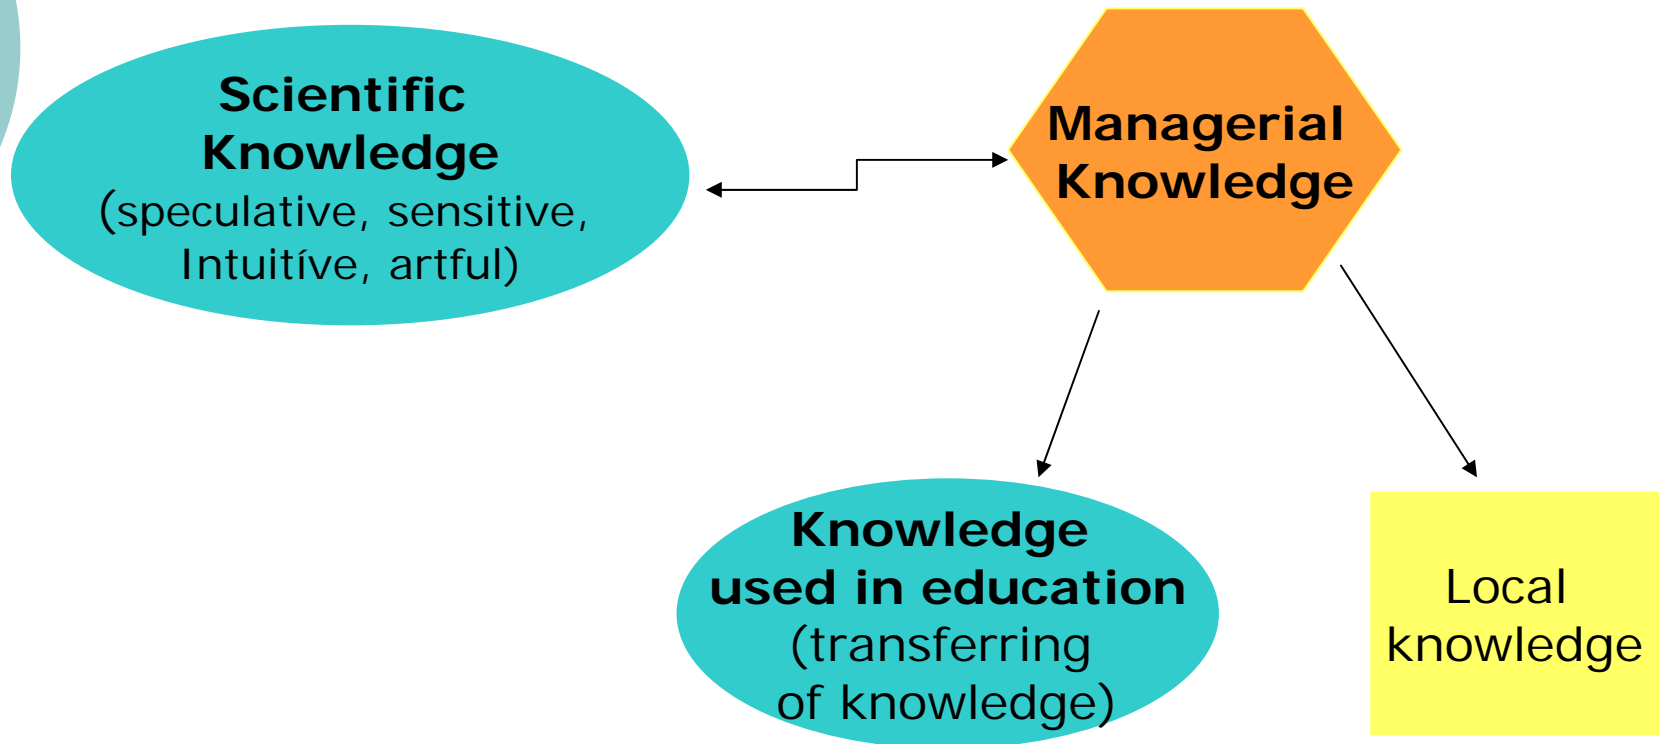

Mapping the power of knowledge, Rise of Project Class

Development System